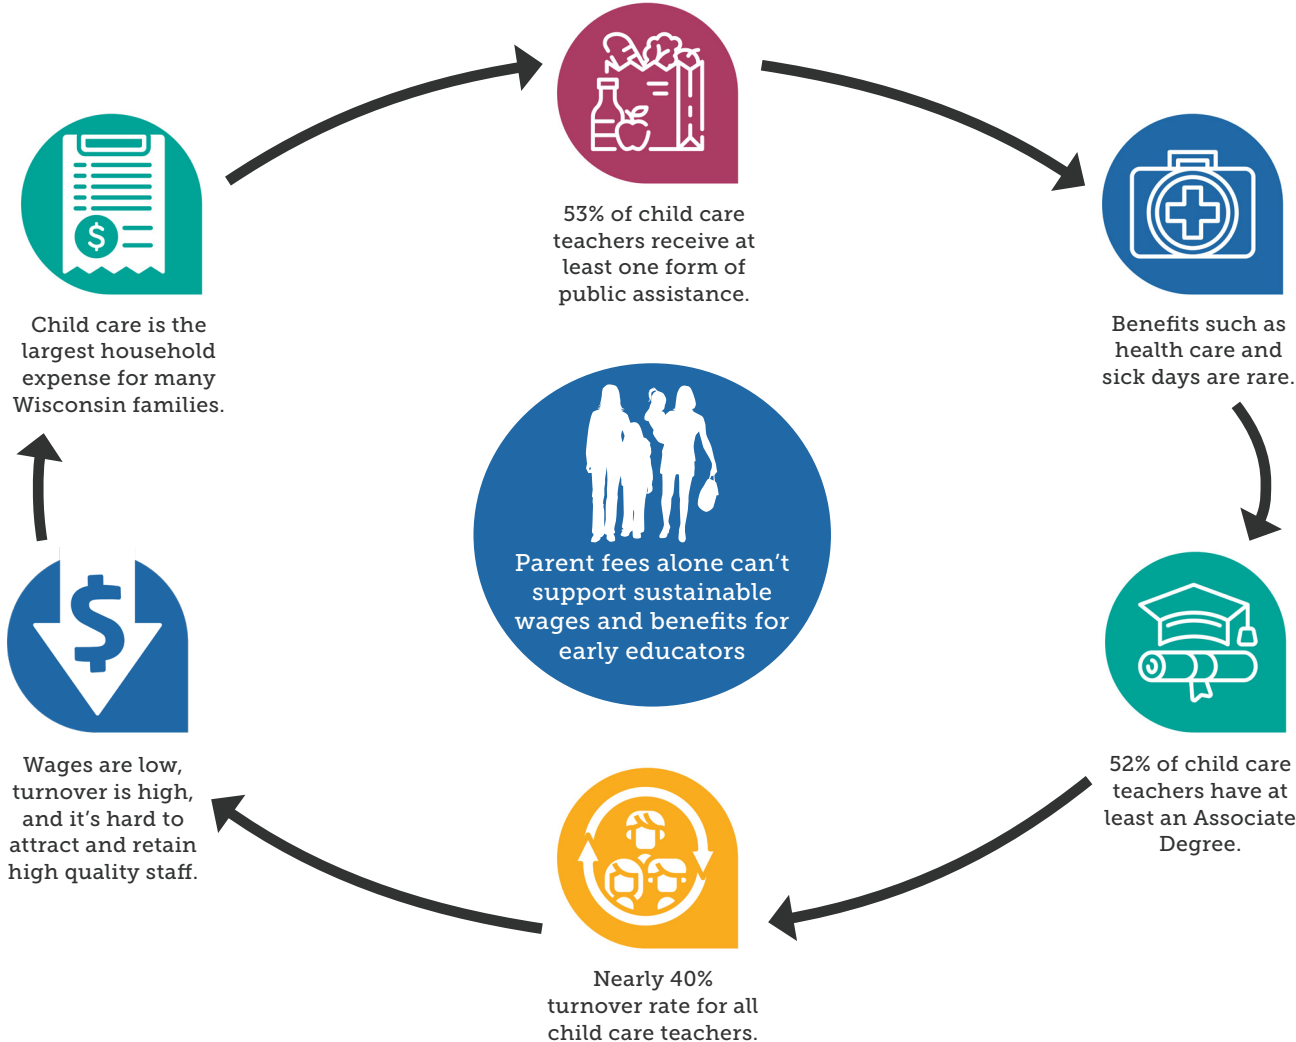

Early Childhood Educator Wages

Staffing costs are typically about 70% of a center's budget.
Limited revenues result in low wages.

WISCONSIN MEDIAN CHILD CARE WORKER WAGE

\$10.66

per hour

\$21,320

per year

Over half of Wisconsin's residents live in child care deserts.
In rural Wisconsin, this jumps to nearly 80%.

For more information on the Wisconsin Infant Toddler Policy Project (WITPP) visit: wisconsinearlychildhood.org/witpp/

Jackie Anderson, WITPP Project Manager:
608-729-1069
email: janderson@wisconsinearlychildhood.org